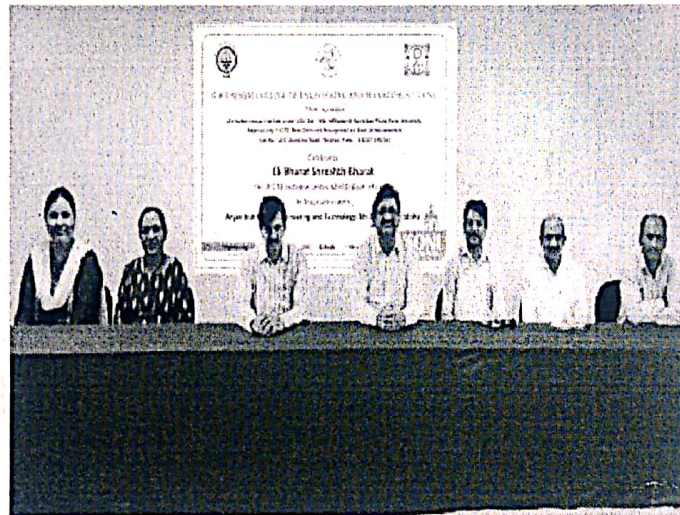

## EBSB day celebrated at G. H. Raison College of Engineering and Management, Pune 41 on 4<sup>th</sup> July 2020.

As per the directives obtained from AICTE G. H. Raison College of Engineering and Management Pune, Maharashtra is collaborated with Aaryan Institute of technology Bhubaneswar, Orissa under Ek Bharat Shrestha Bharat Scheme. ESEB day is celebrated at G H Raison College of Engineering and Management Pune on every 1<sup>st</sup> Saturday of Month from July 2020. On 4<sup>th</sup> July 2020 ESEB day celebrated online by students of EBSB club & National Service Scheme GHRCEM Pune. Under this activity an introduction program of members and faculty was taken in Oriya Language. Oriya is the principal and regional language of Odisha (Orissa). Belonging to the Aryan family of languages, it is closely related to Assamese, Bengali and Maithili. In this program Dr. Santoshkumar Mishra

explained cultural and historical concepts of Maharashtra through his presentation. Students and faculties of Aryan Institute of technology and G.H.Rasoni college of Engg.and Management were present during the activity. The activity was well conducted under the observation of Dr.S.N.Mali, Director GHRCEM Pune.The Presentation given by Dean students Dr.Santoshkumar Mishra under the guidance of Director, Dean Academic and Deputy Director.